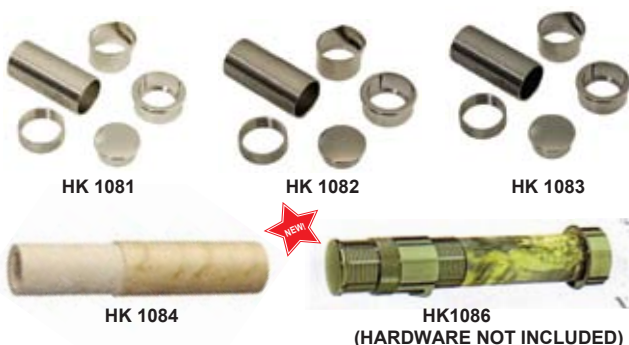

# FLY ROD REEL SEATS

	BIN #	DESCRIPTION	FITS CORK	MSRP
	HK 780	UL3 - ROSEWOOD / TITANIUM	HK 852	\$42.05
	HK 1016	UL3 - BIRD'S EYE MAPLE / NICKEL SILVER	HK 852	\$42.80
	HK 755	CL7 - TiCh TITANIUM CARBIDE	HK 852	\$22.20
	HK 756	CL7 - BLACK SATIN	HK 852	\$22.20
	HK 757	CL7 - GOLD	HK 852	\$22.20
	HK 796	A8 - GOLD	HK 851	\$17.85
		<b>machined end cap no longer available</b>	HK 854	

**More reel seats available through special order. See your Pac Bay or Rainshadow / Forecast catalogs.**  
**Please note: There are no returns on special orders.**

	BIN #	DESCRIPTION	FITS CORK	MSRP
	HK 1024	A7 - WOVEN GRAPHITE / BLACK HOOD	HK 851	\$23.32
			HK 854	
	HK 668	RA5 - ROSEWOOD / SHINY GUN SMOKE	HK 855	\$28.37
			HK 856	
	HK 1075	RA7L2 - BLACK	HK 855 or HK 856	\$21.46
	HK 1076	RA7L2 - SHINY GUN SMOKE	HK 855 or HK 856	\$22.17
	HK 1077	RA8L2 - BLACK	HK 853	\$16.06
	HK 1078	RA8L2 - SHINY GUN SMOKE	HK 853	\$16.06
	HK 1079	A8L2 - BLACK	HK 854	\$13.44
	HK 1080	A8L2 - SHINY GUN SMOKE	HK 854	\$13.44

BIN # DESCRIPTION FITS CORK MSRP  
**FLY SKELETONS (USE WITH NEW INSERTS - OR MAKE YOUR OWN)**

HK 1081	BUL5 - K NICKEL SILVER	HK 857	\$12.20
HK 1082	BUL5 - LTC LIGHT PVD TiCh	HK 857	\$21.56
HK 1083	BUL5 - C DARK PVD TiCh	HK 857	\$21.25

**FLY INSERTS (USE WITH NEW SKELETONS)**  
**MORE INSERTS AVAILABLE IN THE RAINSHADOW / FORECAST CATALOG**  
 BIN# DESCRIPTION LENGTH BORE

HK 1084	BNBES / S BIRDEYE MAPLE	3.18 .400	\$18.19
★ HK 1086	BNSBB-S STABILIZED BOXELDER	3.18 .400	\$34.65