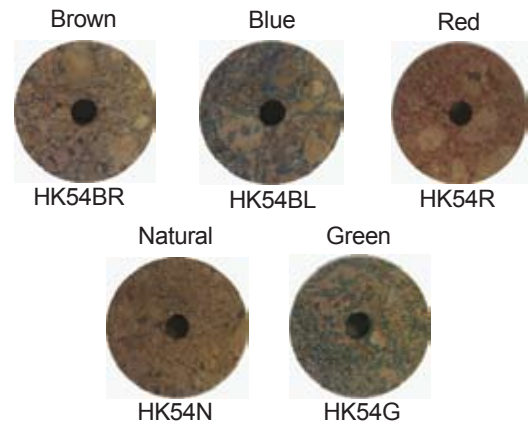

CUSTOM MADE WOOD HANDLES

Use with size 16-17 reel seat

BIN #	DESCRIPTION	FOREGRIP Average	BUTT GRIP Average	LENGTH (INCHES)	HOLE	MSRP
HK 960	 Walnut Spinning Handle	2-1/4	7"	-	1/2	\$33.00
HK 961	 Cedar Spinning Handle	2-1/4	7"	-	1/2	\$33.00
HK 975	 Walnut Fly Handle	-	-	6 1/2 TO 7"	7/16	\$27.95
HK 976	 Cedar Fly Handle	-	-	6 1/2 TO 7"	7/16	\$27.95
	 Ice / Ultra light (Reel seat not included)					
HK 109A	Walnut	1 3/4	4	-	3/8	\$21.99
HK 109B	Cedar	1 3/4	4	-	3/8	\$21.99

CORK RINGS

BIN#	DESCRIPTION	BORE	GRADE	MSRP
HK 1095	1- 1/4 OD X 1/2	1/4	AA	EACH \$2.20
HK 1096	1- 1/8 OD X 1/2	1/4	AA	\$1.92
HK 1097	1- 1/2 OD X 1/2	3/8	A	\$1.80
HK 1098	1- 3/4 OD X 1/2	1/2	A	\$1.92

Sold individually .60 each

All rings measure 1-1/4" X 1/2" X 1/4 BORE

BURL CORK RINGS

HARD RUBBERIZED COMPOSITE RINGS

CORK TAPE

CORK COMPOSITE TAPE WITH ADHESIVE BACKING AND CLOTH REINFORCEMENT

BIN #	LENGTH	MSRP
HK 1038	10' roll	\$4.90
HK 1039	100' roll	\$48.07