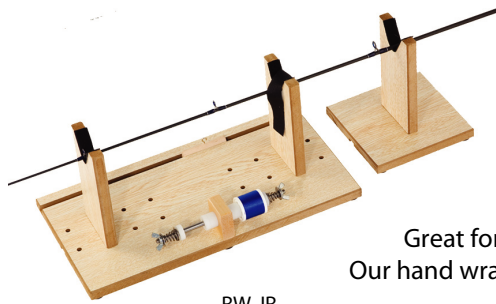

ROD MACHINES

RW-JR

RC202

RW-JR

MSRP 35.60

Great for Wrapping Guides & Rod Repairs.
Our hand wrapper includes dual tensioner spool
that won't fray metallic threads.

RC 206 PACIFIC BAY DRYING MACHINE

- Finishing and drying motor
- Self centering chuck
- Adjustable rod stand with ball bearing wheels
- 9 to 11 RPM

MSRP \$75.10

RC 203 PAC BAY RW-3XL WRAPPING MACHINE

- Aluminum base
- Ceramic line guide
- Deluxe chuck
- Dual spool tension carriage with metal rollers
- Foot pedal
- Wrapping and drying motor

MSRP \$428.36